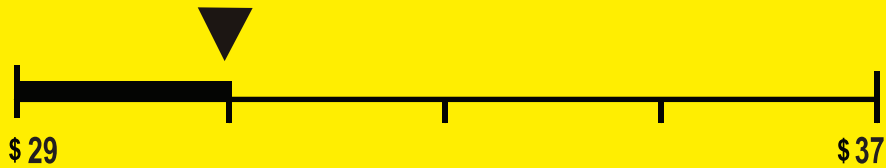

CAPACITY: 3.1 Cubic Feet

Estimated Yearly Operating Cost

\$30

Cost Range of Similar Models

276 kWh

Estimated Yearly Electricity Use

Your cost will depend on your utility rates and use.

- Cost range based only on models of similar capacity and features.
- Estimated operating cost based on a 2007 national average electricity cost of 10.65 cents per kWh.
- For more information, visit www.ftc.gov/appliances