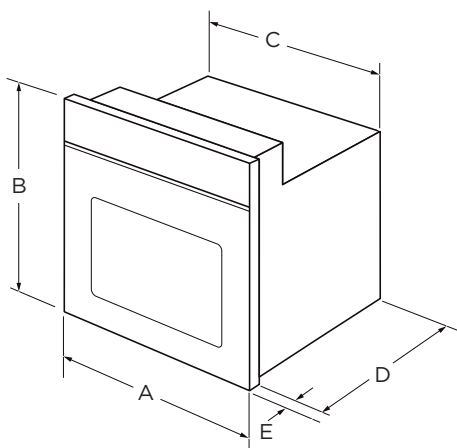

# 24" SINGLE BUILT IN OVEN DIMENSIONS

### DIMENSIONS INCHES (MM)

	OB24SDPX1	
A Overall width	24"	(609.5)
B Overall height	24"	(609.5)
C Width of chassis	21 <sup>7</sup> / <sub>8</sub> " max	(556) max
D Depth of chassis	22 <sup>3</sup> / <sub>64</sub> " max	(560) max
E Depth of oven frame and control panel (excl. knobs)	1 <sup>5</sup> / <sub>16</sub> "	(24)