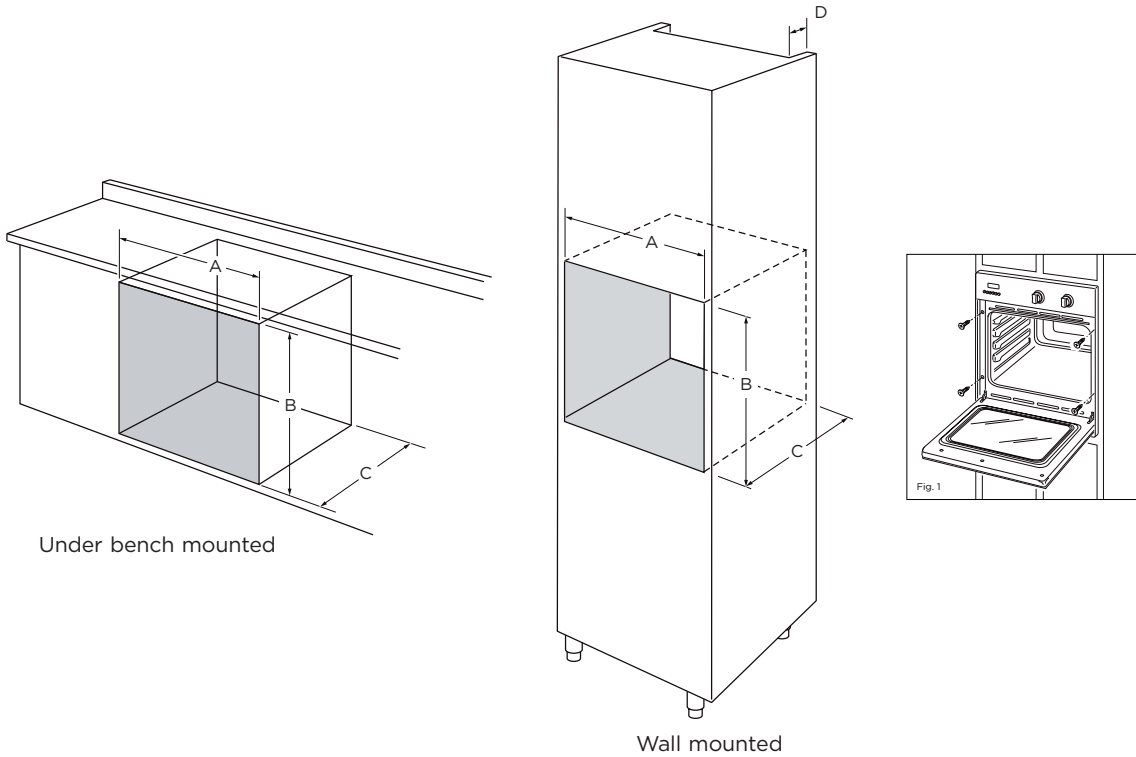

24" SINGLE BUILT IN OVEN CABINET DIMENSIONS

OB24SDPX1

DIMENSIONS INCHES (MM)

	Under bench mounted		Wall mounted	
A Min. inside width of cavity	22 3/64"	(560)	22 3/64"	(560)
B Inside height of cavity	23 17/64"	(591)	23 1/32"	(585)
C Min. inside depth of cavity	22 7/16" min	(570) min	22 7/16" min	(570) min
D Depth of vent for wall mount installation			1 31/32"	(50)

Fig 1. If you open the oven door, you will see some screw holes. Remember the housing should not be free standing but be secured to the wall and/or adjacent fittings.

Product dimensions and specifications are listed as a guide only. For complete installation instructions and specifications, refer to the product Use & Care Guide/Installation Instructions available at www.fisherpaykel.com

Fisher & Paykel

fisherpaykel.com
1.888.936.7872