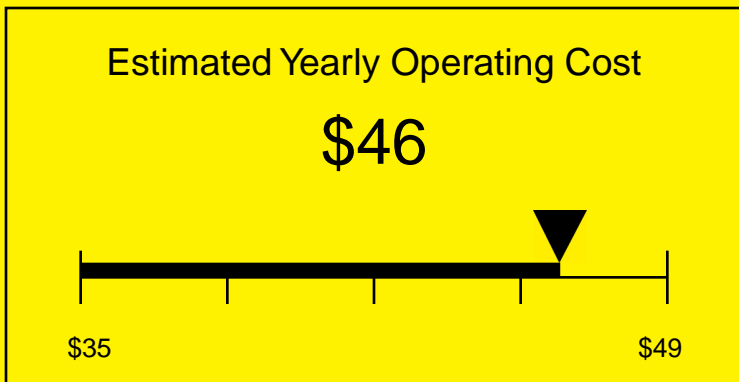

# ENERGYGUIDE

REFRIGERATOR  
Defrost: Automatic

SWC6WLSSTB  
5.5 Cubic Feet

Compare the energy use of this product with others  
before you buy

Your cost will depend on your utility rates

Based on a 2007 U.S. Government national average cost of 10.65 cents per kWh for electricity. Your actual operating cost will vary depending on your local utility rates and your use of the product.