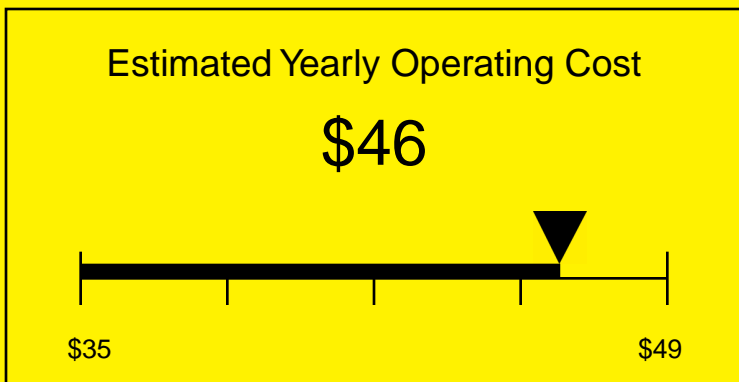

ENERGYGUIDE

REFRIGERATOR
Defrost: Automatic

SWC6WLSSHV
5.5 Cubic Feet

Compare the energy use of this product with others
before you buy

Your cost will depend on your utility rates

Based on a 2007 U.S. Government national average cost of 10.65 cents per kWh for electricity. Your actual operating cost will vary depending on your local utility rates and your use of the product.