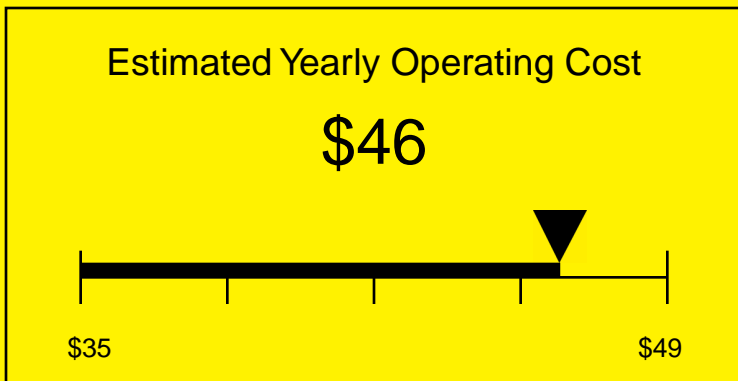

ENERGYGUIDE

REFRIGERATOR
Defrost: Automatic

SWC6WLSSH
5.5 Cubic Feet

Compare the energy use of this product with others
before you buy

Your cost will depend on your utility rates

Based on a 2007 U.S. Government national average cost of 10.65 cents per kWh for electricity. Your actual operating cost will vary depending on your local utility rates and your use of the product.