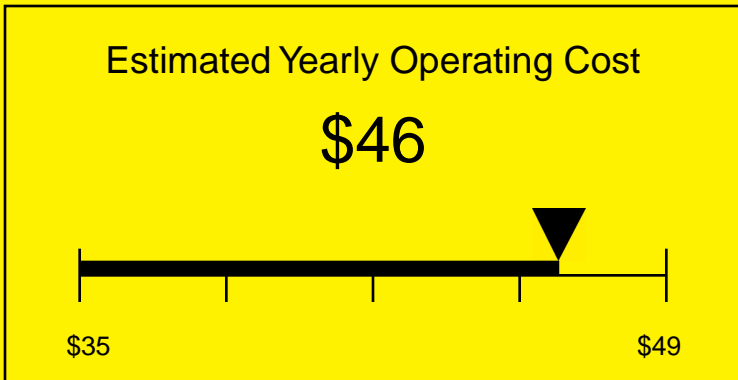

ENERGYGUIDE

REFRIGERATOR
Defrost: Automatic

SWC6WLIF
5.5 Cubic Feet

Compare the energy use of this product with others
before you buy

Your cost will depend on your utility rates

Based on a 2007 U.S. Government national average cost of 10.65 cents per kWh for electricity. Your actual operating cost will vary depending on your local utility rates and your use of the product.