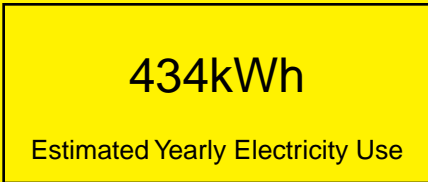

ENERGYGUIDE

REFRIGERATOR
Defrost: Automatic

SWC6WLIF
5.5 Cubic Feet

Compare the energy use of this product with others
before you buy

Your cost will depend on your utility rates

Based on a 2007 U.S. Government national average cost of 10.65 cents per kWh for electricity. Your actual operating cost will vary depending on your local utility rates and your use of the product.