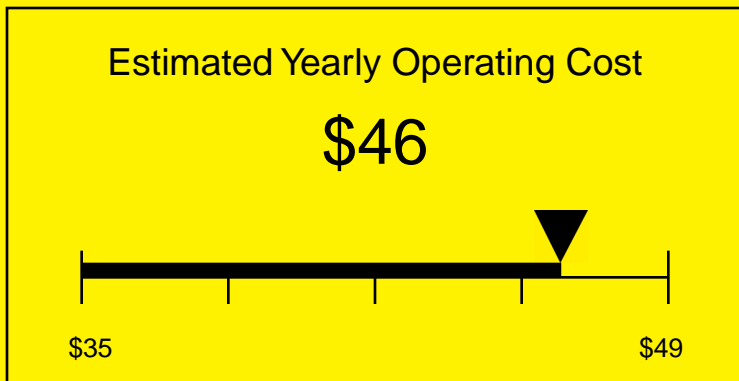

# ENERGYGUIDE

REFRIGERATOR  
Defrost: Automatic

SCR600LBIADA  
5.5 Cubic Feet

Compare the energy use of this product with others  
before you buy

Your cost will depend on your utility rates

Based on a 2007 U.S. Government national average cost of 10.65 cents per kWh for electricity. Your actual operating cost will vary depending on your local utility rates and your use of the product.