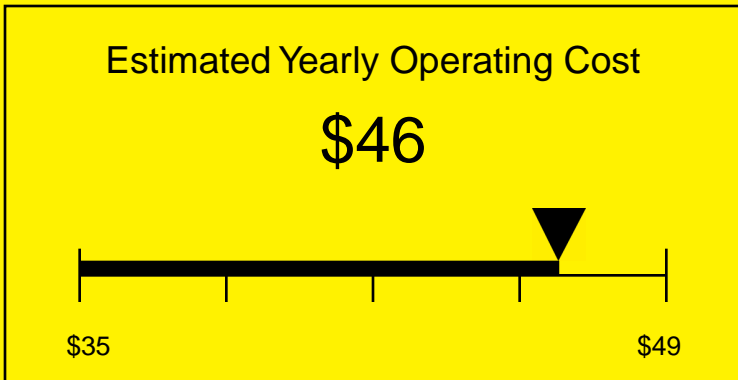

# ENERGYGUIDE

REFRIGERATOR  
Defrost: Automatic

SWC6WLFR  
5.5 Cubic Feet

Compare the energy use of this product with others  
before you buy

Your cost will depend on your utility rates

Based on a 2007 U.S. Government national average cost of 10.65 cents per kWh for electricity. Your actual operating cost will vary depending on your local utility rates and your use of the product.