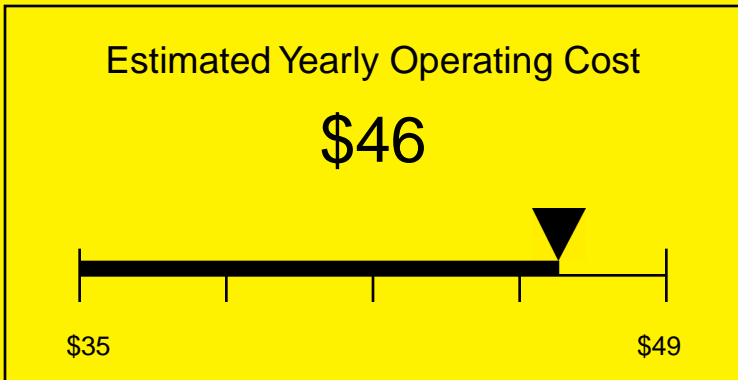

ENERGYGUIDE

REFRIGERATOR
Defrost: Automatic

SWC6WLCSSWO
5.5 Cubic Feet

Compare the energy use of this product with others
before you buy

Your cost will depend on your utility rates

Based on a 2007 U.S. Government national average cost of 10.65 cents per kWh for electricity. Your actual operating cost will vary depending on your local utility rates and your use of the product.