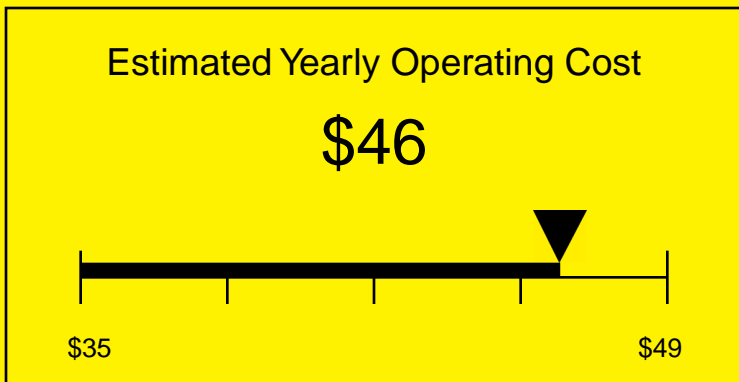

ENERGYGUIDE

REFRIGERATOR
Defrost: Automatic

SWC6WLCSS
5.5 Cubic Feet

Compare the energy use of this product with others
before you buy

Your cost will depend on your utility rates

Based on a 2007 U.S. Government national average cost of 10.65 cents per kWh for electricity. Your actual operating cost will vary depending on your local utility rates and your use of the product.