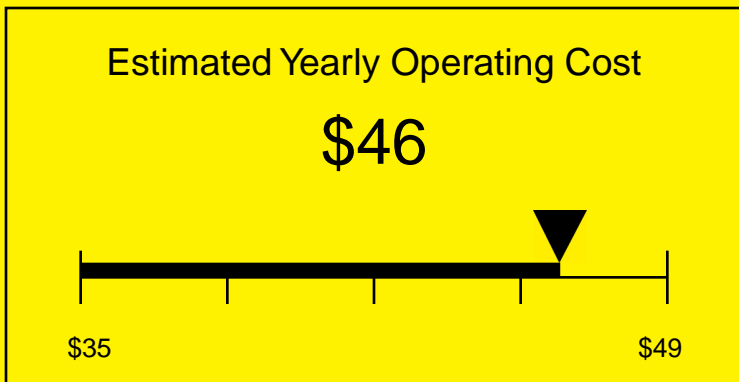

ENERGYGUIDE

REFRIGERATOR
Defrost: Automatic

SWC6WL
5.5 Cubic Feet

Compare the energy use of this product with others
before you buy

Your cost will depend on your utility rates

Based on a 2007 U.S. Government national average cost of 10.65 cents per kWh for electricity. Your actual operating cost will vary depending on your local utility rates and your use of the product.