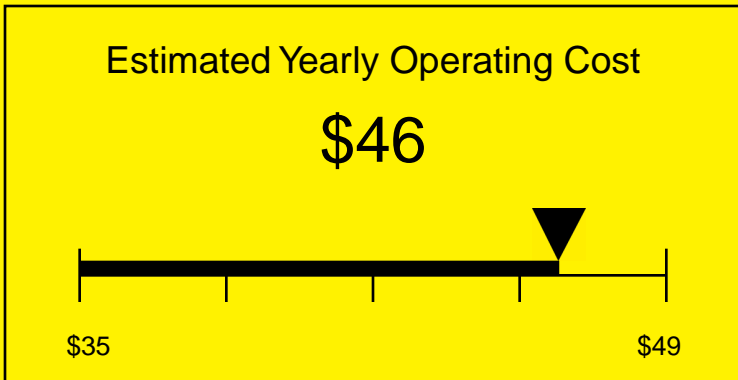

# ENERGYGUIDE

REFRIGERATOR  
Defrost: Automatic

SWC6GWLHV  
5.5 Cubic Feet

Compare the energy use of this product with others  
before you buy

Your cost will depend on your utility rates

Based on a 2007 U.S. Government national average cost of 10.65 cents per kWh for electricity. Your actual operating cost will vary depending on your local utility rates and your use of the product.