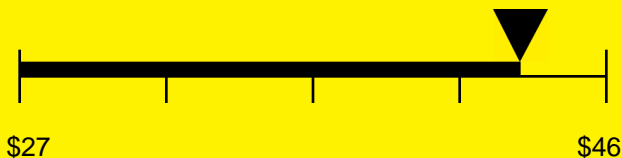

ENERGYGUIDE

REFRIGERATOR
Defrost: Automatic

SCR500BLTBADA
4.1 Cubic Feet

Compare the energy use of this product with others
before you buy

Estimated Yearly Operating Cost

\$43

406kWh

Estimated Yearly Electricity Use

Your cost will depend on your utility rates

Based on a 2007 U.S. Government national average cost of 10.65 cents per kWh for electricity. Your actual operating cost will vary depending on your local utility rates and your use of the product.