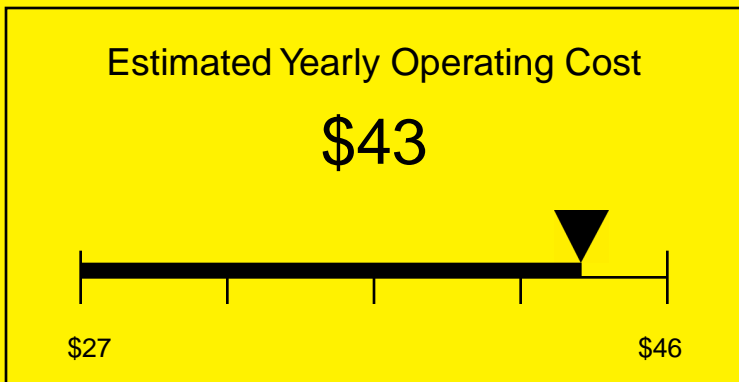

ENERGYGUIDE

REFRIGERATOR
Defrost: Automatic

SCR500BLTB
4.1 Cubic Feet

Compare the energy use of this product with others
before you buy

Your cost will depend on your utility rates

Based on a 2007 U.S. Government national average cost of 10.65 cents per kWh for electricity. Your actual operating cost will vary depending on your local utility rates and your use of the product.