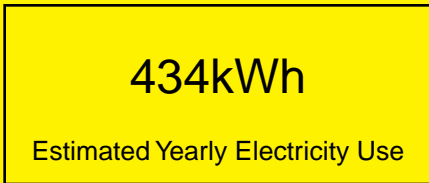

ENERGYGUIDE

REFRIGERATOR
Defrost: Automatic

SCR600LBISHWO
5.5 Cubic Feet

Compare the energy use of this product with others
before you buy

Your cost will depend on your utility rates

Based on a 2007 U.S. Government national average cost of 10.65 cents per kWh for electricity. Your actual operating cost will vary depending on your local utility rates and your use of the product.