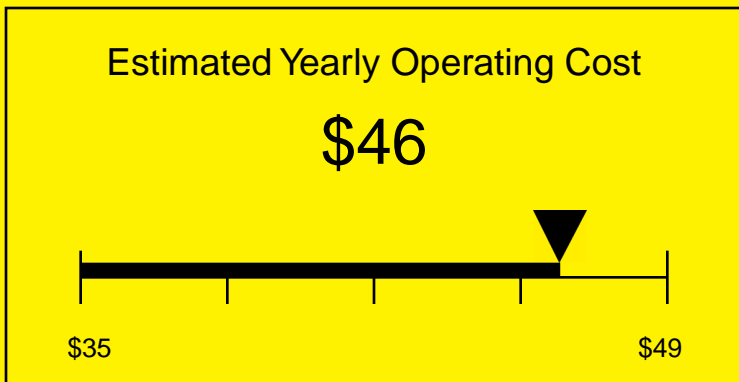

ENERGYGUIDE

REFRIGERATOR
Defrost: Automatic

SCR600LBISHWO
5.5 Cubic Feet

Compare the energy use of this product with others
before you buy

Your cost will depend on your utility rates

Based on a 2007 U.S. Government national average cost of 10.65 cents per kWh for electricity. Your actual operating cost will vary depending on your local utility rates and your use of the product.