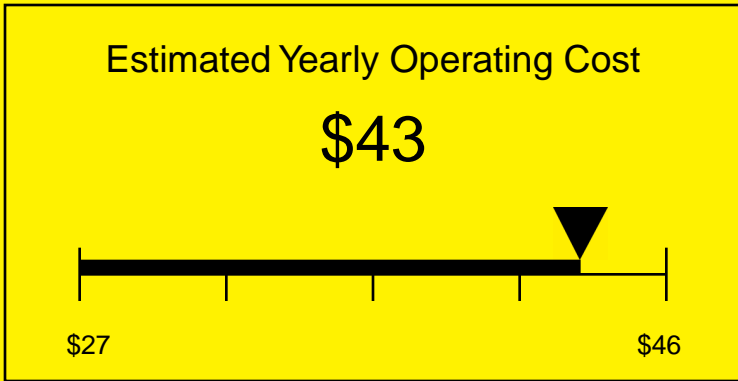

ENERGYGUIDE

REFRIGERATOR
Defrost: Automatic

SCR500BLSH
4.1 Cubic Feet

Compare the energy use of this product with others
before you buy

Your cost will depend on your utility rates

Based on a 2007 U.S. Government national average cost of 10.65 cents per kWh for electricity. Your actual operating cost will vary depending on your local utility rates and your use of the product.