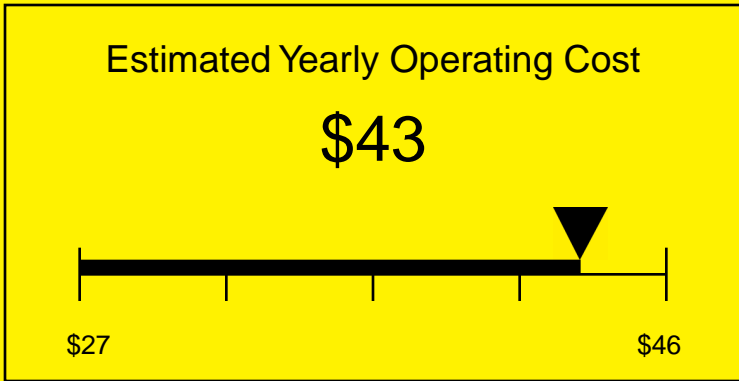

ENERGYGUIDE

REFRIGERATOR
Defrost: Automatic

SCR500BLHVADA
4.1 Cubic Feet

Compare the energy use of this product with others
before you buy

Your cost will depend on your utility rates

Based on a 2007 U.S. Government national average cost of 10.65 cents per kWh for electricity. Your actual operating cost will vary depending on your local utility rates and your use of the product.