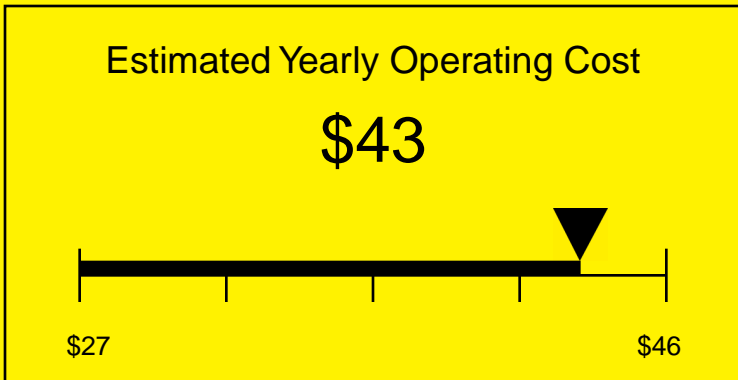

# ENERGYGUIDE

REFRIGERATOR  
Defrost: Automatic

SCR500BLHV  
4.1 Cubic Feet

Compare the energy use of this product with others  
before you buy

Your cost will depend on your utility rates

Based on a 2007 U.S. Government national average cost of 10.65 cents per kWh for electricity. Your actual operating cost will vary depending on your local utility rates and your use of the product.