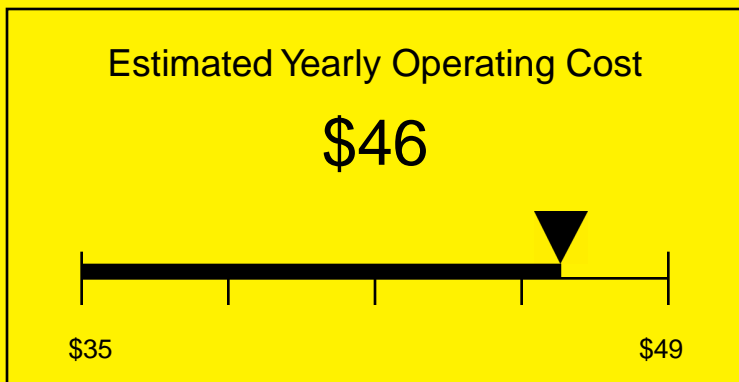

ENERGYGUIDE

REFRIGERATOR
Defrost: Automatic

SCR600LBITB
5.5 Cubic Feet

Compare the energy use of this product with others
before you buy

Your cost will depend on your utility rates

Based on a 2007 U.S. Government national average cost of 10.65 cents per kWh for electricity. Your actual operating cost will vary depending on your local utility rates and your use of the product.