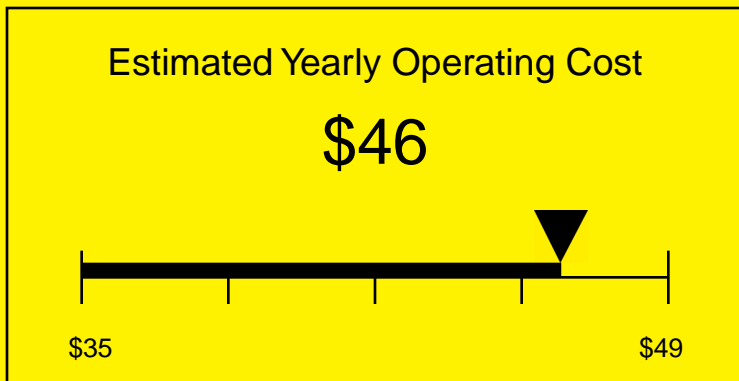

ENERGYGUIDE

REFRIGERATOR
Defrost: Automatic

SCR600LBITBADA
5.5 Cubic Feet

Compare the energy use of this product with others
before you buy

Your cost will depend on your utility rates

Based on a 2007 U.S. Government national average cost of 10.65 cents per kWh for electricity. Your actual operating cost will vary depending on your local utility rates and your use of the product.