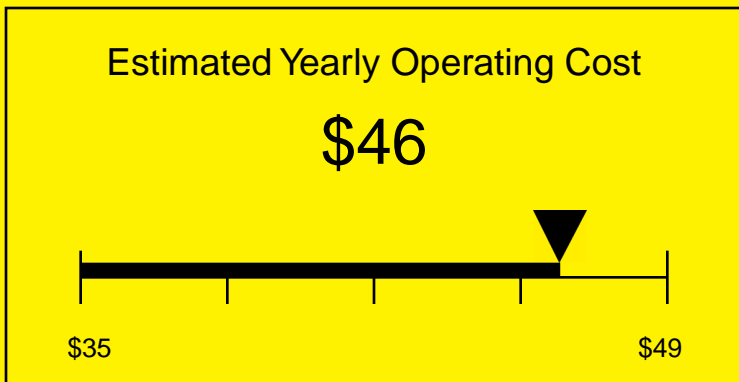

ENERGYGUIDE

REFRIGERATOR
Defrost: Automatic

SCR600LCSSADA
5.5 Cubic Feet

Compare the energy use of this product with others
before you buy

Your cost will depend on your utility rates

Based on a 2007 U.S. Government national average cost of 10.65 cents per kWh for electricity. Your actual operating cost will vary depending on your local utility rates and your use of the product.