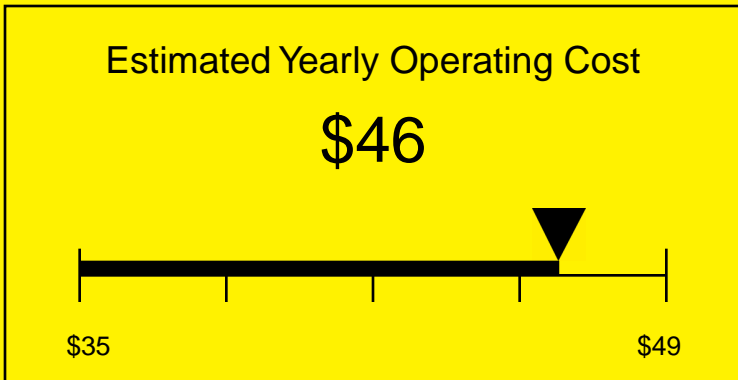

ENERGYGUIDE

REFRIGERATOR
Defrost: Automatic

SCR600LCSSRCADA
5.5 Cubic Feet

Compare the energy use of this product with others
before you buy

Your cost will depend on your utility rates

Based on a 2007 U.S. Government national average cost of 10.65 cents per kWh for electricity. Your actual operating cost will vary depending on your local utility rates and your use of the product.