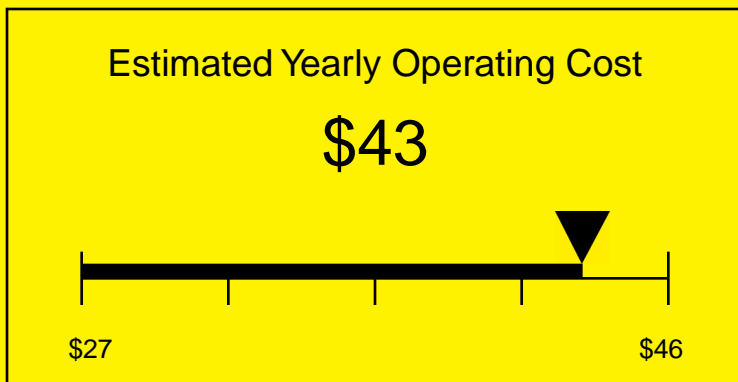

ENERGYGUIDE

REFRIGERATOR
Defrost: Automatic

SCR500BLCSSADA
4.1 Cubic Feet

Compare the energy use of this product with others
before you buy

Your cost will depend on your utility rates

Based on a 2007 U.S. Government national average cost of 10.65 cents per kWh for electricity. Your actual operating cost will vary depending on your local utility rates and your use of the product.