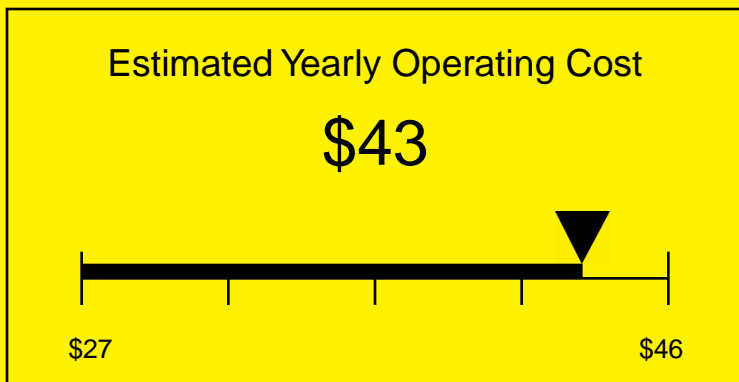

# ENERGYGUIDE

REFRIGERATOR  
Defrost: Automatic

SCR500BLCSS  
4.1 Cubic Feet

Compare the energy use of this product with others  
before you buy

Your cost will depend on your utility rates

Based on a 2007 U.S. Government national average cost of 10.65 cents per kWh for electricity. Your actual operating cost will vary depending on your local utility rates and your use of the product.