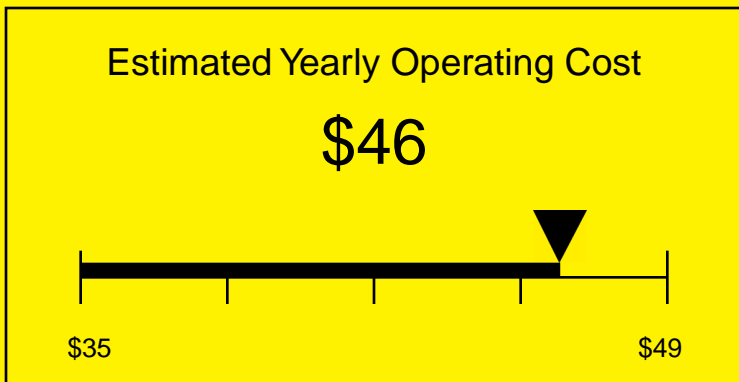

# ENERGYGUIDE

REFRIGERATOR  
Defrost: Automatic

SCR600LHV  
5.5 Cubic Feet

Compare the energy use of this product with others  
before you buy

Your cost will depend on your utility rates

Based on a 2007 U.S. Government national average cost of 10.65 cents per kWh for electricity. Your actual operating cost will vary depending on your local utility rates and your use of the product.