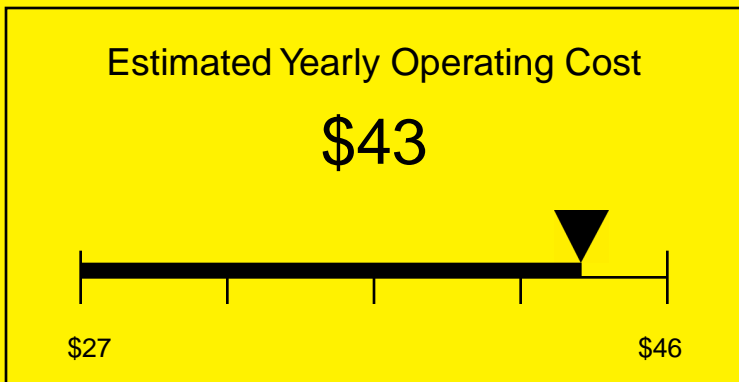

ENERGYGUIDE

REFRIGERATOR
Defrost: Automatic

SCR500BLBITBADA
4.1 Cubic Feet

Compare the energy use of this product with others
before you buy

Your cost will depend on your utility rates

Based on a 2007 U.S. Government national average cost of 10.65 cents per kWh for electricity. Your actual operating cost will vary depending on your local utility rates and your use of the product.