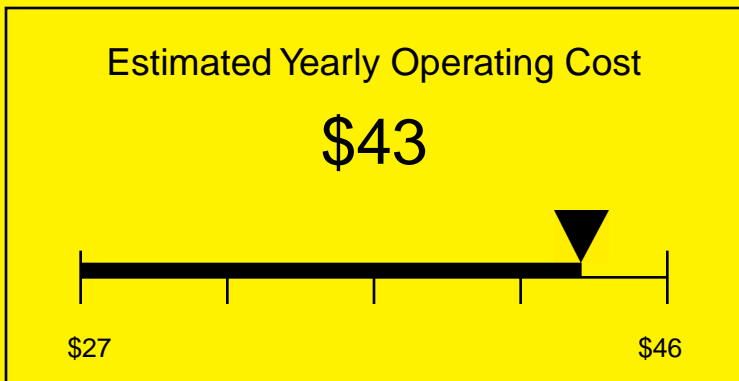

ENERGYGUIDE

REFRIGERATOR
Defrost: Automatic

SCR500BLBITB
4.1 Cubic Feet

Compare the energy use of this product with others
before you buy

Your cost will depend on your utility rates

Based on a 2007 U.S. Government national average cost of 10.65 cents per kWh for electricity. Your actual operating cost will vary depending on your local utility rates and your use of the product.