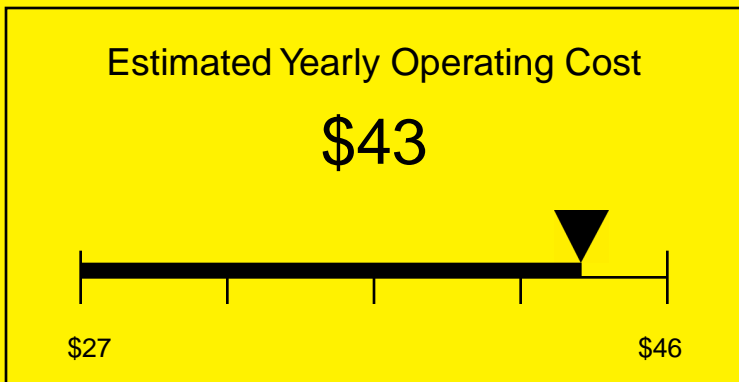

ENERGYGUIDE

REFRIGERATOR
Defrost: Automatic

SCR500BLBISHADA
4.1 Cubic Feet

Compare the energy use of this product with others
before you buy

Your cost will depend on your utility rates

Based on a 2007 U.S. Government national average cost of 10.65 cents per kWh for electricity. Your actual operating cost will vary depending on your local utility rates and your use of the product.