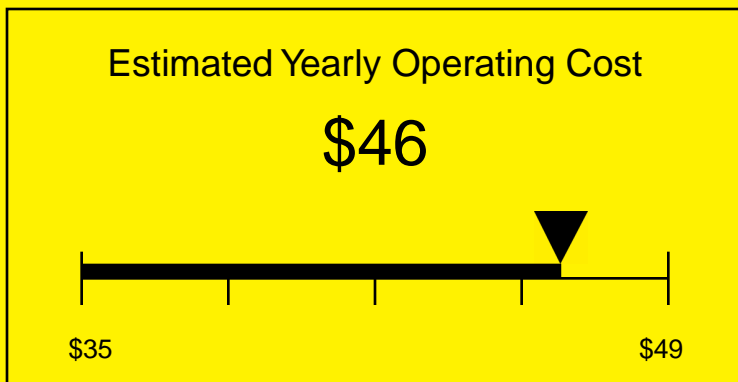

ENERGYGUIDE

REFRIGERATOR
Defrost: Automatic

SWC6BLSSTB
5.5 Cubic Feet

Compare the energy use of this product with others
before you buy

Your cost will depend on your utility rates

Based on a 2007 U.S. Government national average cost of 10.65 cents per kWh for electricity. Your actual operating cost will vary depending on your local utility rates and your use of the product.