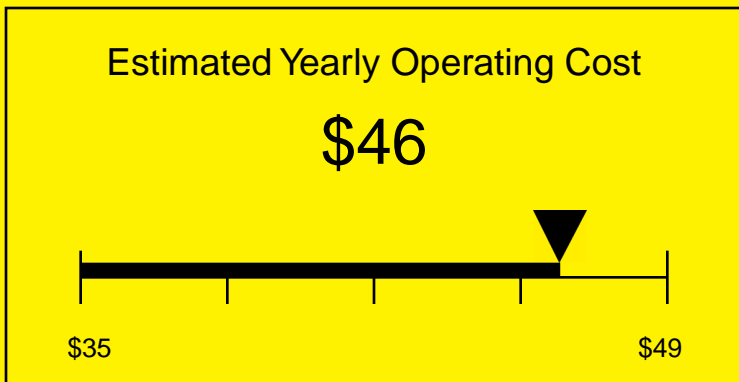

ENERGYGUIDE

REFRIGERATOR
Defrost: Automatic

SWC6BLSSHV
5.5 Cubic Feet

Compare the energy use of this product with others
before you buy

Your cost will depend on your utility rates

Based on a 2007 U.S. Government national average cost of 10.65 cents per kWh for electricity. Your actual operating cost will vary depending on your local utility rates and your use of the product.