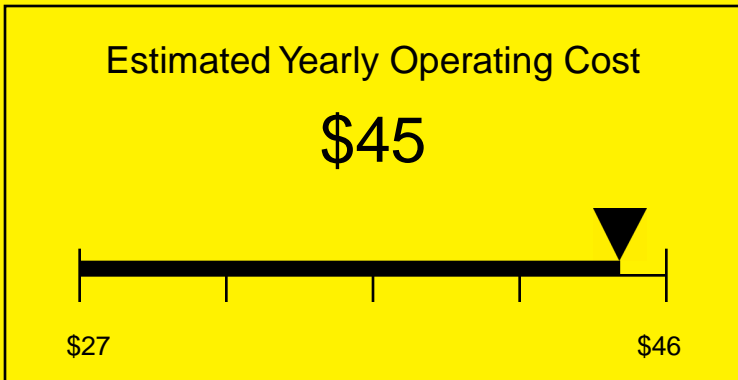

ENERGYGUIDE

REFRIGERATOR
Defrost: Automatic

SBC490NKSSTB
6.4 Cubic Feet

Compare the energy use of this product with others
before you buy

Your cost will depend on your utility rates

Based on a 2007 U.S. Government national average cost of 10.65 cents per kWh for electricity. Your actual operating cost will vary depending on your local utility rates and your use of the product.