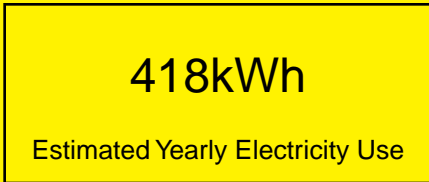

ENERGYGUIDE

REFRIGERATOR
Defrost: Automatic

SBC490NKSSTB
6.4 Cubic Feet

Compare the energy use of this product with others
before you buy

Your cost will depend on your utility rates

Based on a 2007 U.S. Government national average cost of 10.65 cents per kWh for electricity. Your actual operating cost will vary depending on your local utility rates and your use of the product.