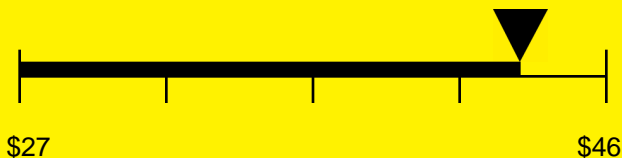

# ENERGYGUIDE

REFRIGERATOR  
Defrost: Automatic

SCR500BLBIHV  
4.1 Cubic Feet

Compare the energy use of this product with others  
before you buy

Estimated Yearly Operating Cost

**\$43**

**406kWh**

Estimated Yearly Electricity Use

Your cost will depend on your utility rates

Based on a 2007 U.S. Government national average cost of 10.65 cents per kWh for electricity. Your actual operating cost will vary depending on your local utility rates and your use of the product.