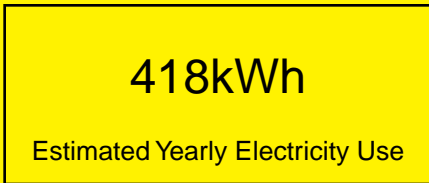

# ENERGYGUIDE

REFRIGERATOR  
Defrost: Automatic

SBC490NKSSHV  
6.4 Cubic Feet

Compare the energy use of this product with others  
before you buy

Your cost will depend on your utility rates

Based on a 2007 U.S. Government national average cost of 10.65 cents per kWh for electricity. Your actual operating cost will vary depending on your local utility rates and your use of the product.