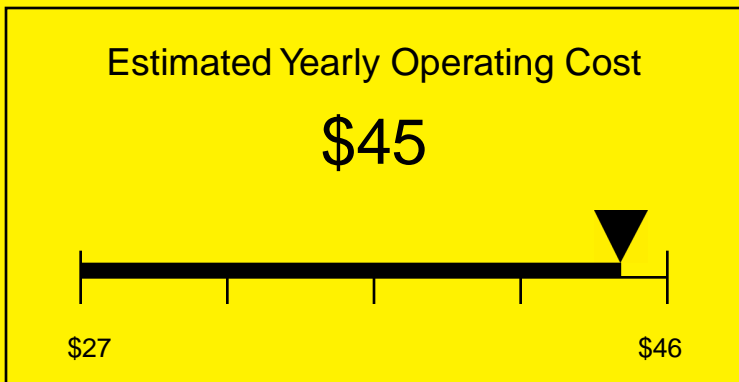

# ENERGYGUIDE

REFRIGERATOR  
Defrost: Automatic

SBC490NKSSHV  
6.4 Cubic Feet

Compare the energy use of this product with others  
before you buy

Your cost will depend on your utility rates

Based on a 2007 U.S. Government national average cost of 10.65 cents per kWh for electricity. Your actual operating cost will vary depending on your local utility rates and your use of the product.