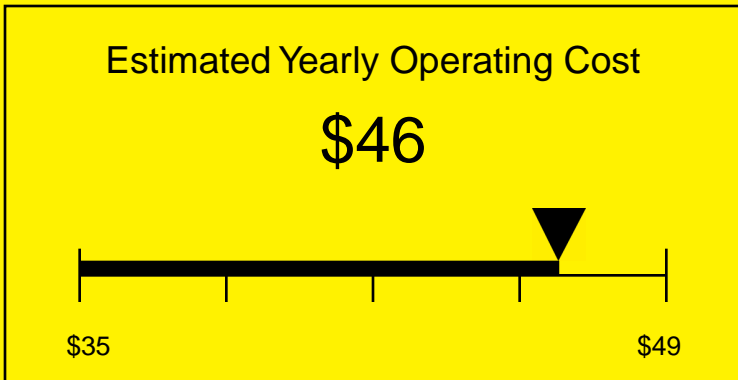

ENERGYGUIDE

REFRIGERATOR
Defrost: Automatic

SWC6BLSSHH
5.5 Cubic Feet

Compare the energy use of this product with others
before you buy

Your cost will depend on your utility rates

Based on a 2007 U.S. Government national average cost of 10.65 cents per kWh for electricity. Your actual operating cost will vary depending on your local utility rates and your use of the product.