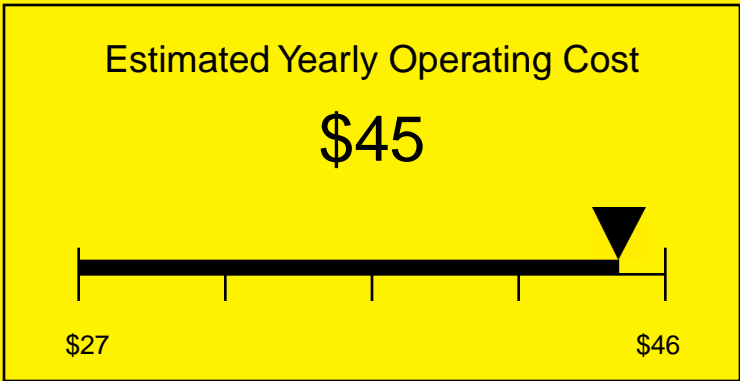

ENERGYGUIDE

REFRIGERATOR
Defrost: Automatic

SBC490SSHV
6.4 Cubic Feet

Compare the energy use of this product with others
before you buy

418kWh

Estimated Yearly Electricity Use

Your cost will depend on your utility rates

Based on a 2007 U.S. Government national average cost of 10.65 cents per kWh for electricity. Your actual operating cost will vary depending on your local utility rates and your use of the product.