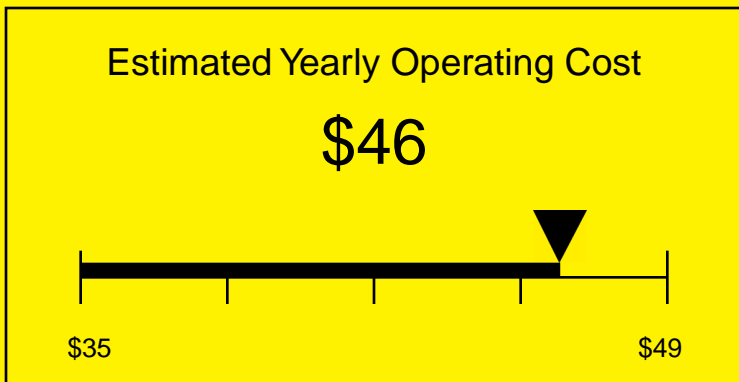

# ENERGYGUIDE

REFRIGERATOR  
Defrost: Automatic

SWC6BLIF  
5.5 Cubic Feet

Compare the energy use of this product with others  
before you buy

Your cost will depend on your utility rates

Based on a 2007 U.S. Government national average cost of 10.65 cents per kWh for electricity. Your actual operating cost will vary depending on your local utility rates and your use of the product.