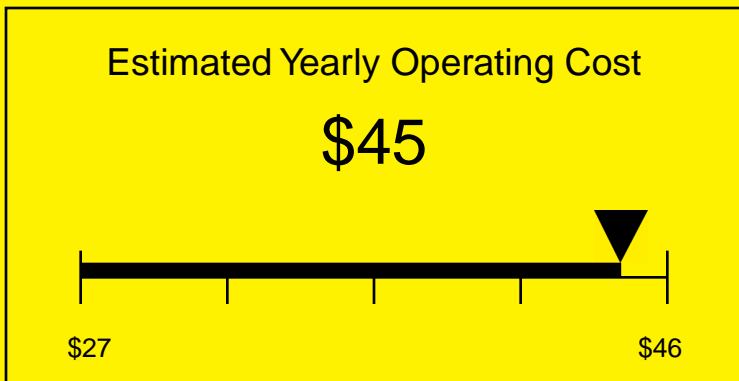

ENERGYGUIDE

REFRIGERATOR
Defrost: Automatic

SBC490SSHVTRIPLE
6.4 Cubic Feet

Compare the energy use of this product with others
before you buy

Your cost will depend on your utility rates

Based on a 2007 U.S. Government national average cost of 10.65 cents per kWh for electricity. Your actual operating cost will vary depending on your local utility rates and your use of the product.