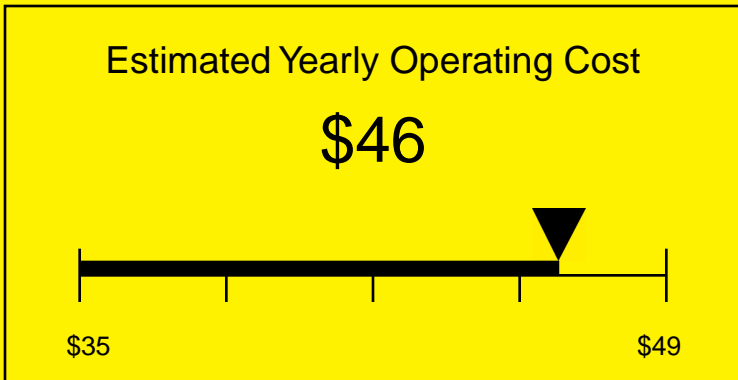

ENERGYGUIDE

REFRIGERATOR
Defrost: Automatic

SWC6BLFR
5.5 Cubic Feet

Compare the energy use of this product with others
before you buy

Your cost will depend on your utility rates

Based on a 2007 U.S. Government national average cost of 10.65 cents per kWh for electricity. Your actual operating cost will vary depending on your local utility rates and your use of the product.