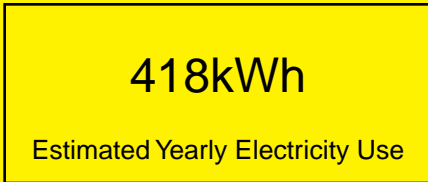

# ENERGYGUIDE

REFRIGERATOR  
Defrost: Automatic

SBC490SSHVTWIN  
6.4 Cubic Feet

Compare the energy use of this product with others  
before you buy

Your cost will depend on your utility rates

Based on a 2007 U.S. Government national average cost of 10.65 cents per kWh for electricity. Your actual operating cost will vary depending on your local utility rates and your use of the product.