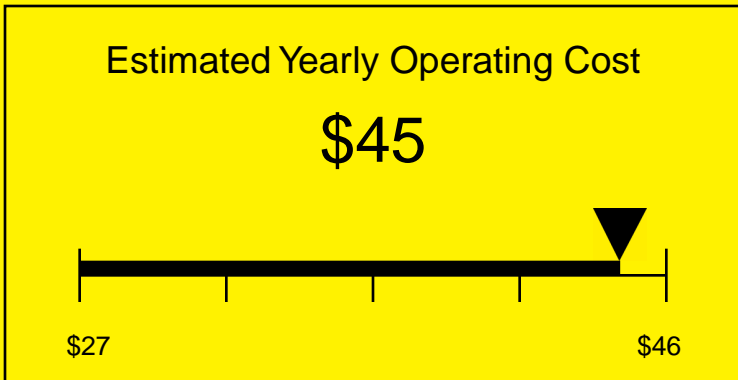

# ENERGYGUIDE

REFRIGERATOR  
Defrost: Automatic

SBC490SSHVTWIN  
6.4 Cubic Feet

Compare the energy use of this product with others  
before you buy

Your cost will depend on your utility rates

Based on a 2007 U.S. Government national average cost of 10.65 cents per kWh for electricity. Your actual operating cost will vary depending on your local utility rates and your use of the product.