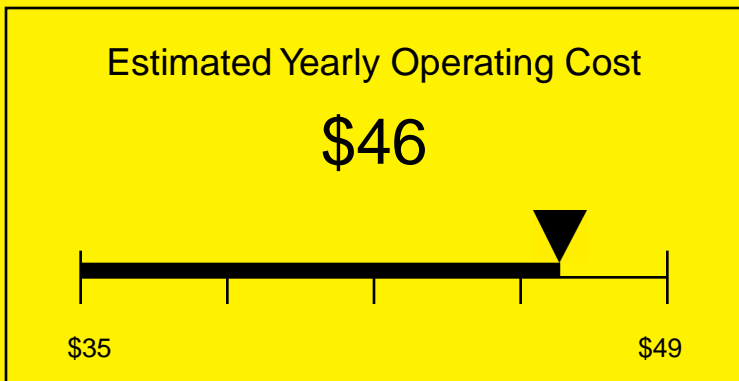

ENERGYGUIDE

REFRIGERATOR
Defrost: Automatic

SWC6BLDPL
5.5 Cubic Feet

Compare the energy use of this product with others
before you buy

Your cost will depend on your utility rates

Based on a 2007 U.S. Government national average cost of 10.65 cents per kWh for electricity. Your actual operating cost will vary depending on your local utility rates and your use of the product.