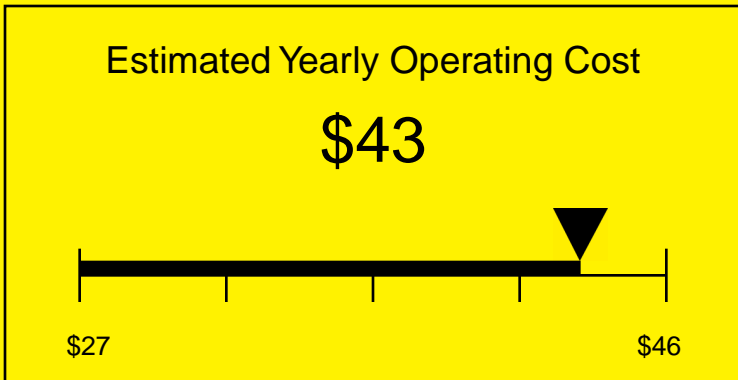

ENERGYGUIDE

REFRIGERATOR
Defrost: Automatic

SCR450LB17
4.1 Cubic Feet

Compare the energy use of this product with others
before you buy

Your cost will depend on your utility rates

Based on a 2007 U.S. Government national average cost of 10.65 cents per kWh for electricity. Your actual operating cost will vary depending on your local utility rates and your use of the product.