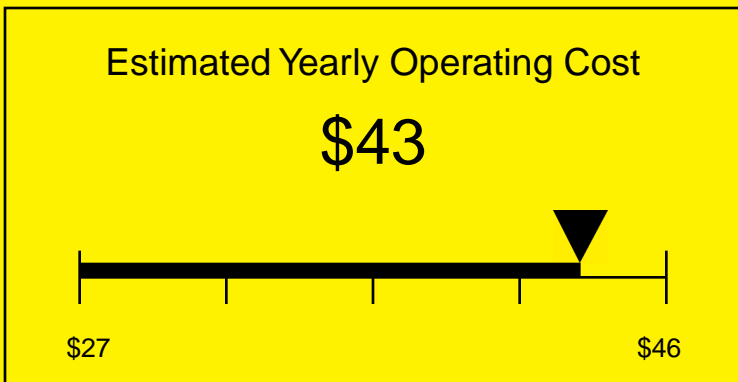

ENERGYGUIDE

REFRIGERATOR
Defrost: Automatic

FF521BLXBISHH
4.1 Cubic Feet

Compare the energy use of this product with others
before you buy

Your cost will depend on your utility rates

Based on a 2007 U.S. Government national average cost of 10.65 cents per kWh for electricity. Your actual operating cost will vary depending on your local utility rates and your use of the product.