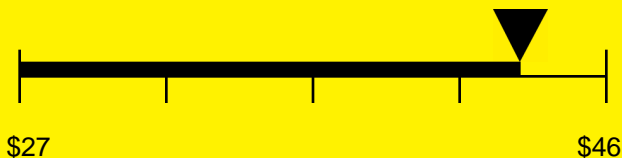

ENERGYGUIDE

REFRIGERATOR
Defrost: Automatic

FF521BLXBIDPL
4.1 Cubic Feet

Compare the energy use of this product with others
before you buy

Estimated Yearly Operating Cost

\$43

406kWh

Estimated Yearly Electricity Use

Your cost will depend on your utility rates

Based on a 2007 U.S. Government national average cost of 10.65 cents per kWh for electricity. Your actual operating cost will vary depending on your local utility rates and your use of the product.