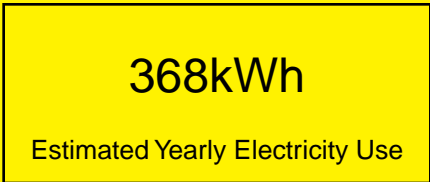

ENERGYGUIDE

REFRIGERATOR
Defrost: Automatic

SCR1536IF
2.94 Cubic Feet

Compare the energy use of this product with others
before you buy

Your cost will depend on your utility rates

Based on a 2007 U.S. Government national average cost of 10.65 cents per kWh for electricity. Your actual operating cost will vary depending on your local utility rates and your use of the product.