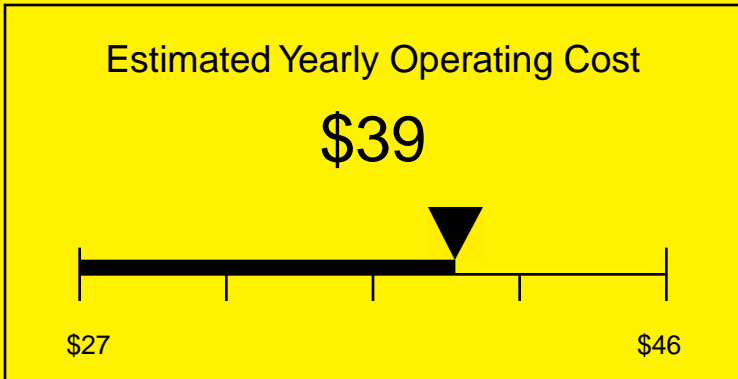

ENERGYGUIDE

REFRIGERATOR
Defrost: Automatic

SCR1536IF
2.94 Cubic Feet

Compare the energy use of this product with others
before you buy

Your cost will depend on your utility rates

Based on a 2007 U.S. Government national average cost of 10.65 cents per kWh for electricity. Your actual operating cost will vary depending on your local utility rates and your use of the product.