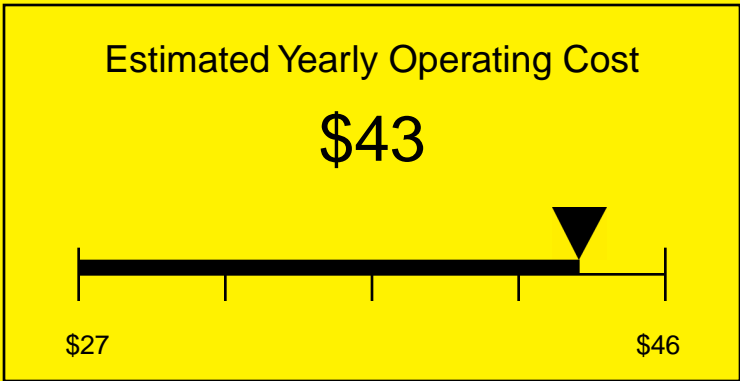

ENERGYGUIDE

None
Defrost: Automatic

SCR500BLBIHHADA
4.1 Cubic Feet

Compare the energy use of this product with others
before you buy

406kWh

Estimated Yearly Electricity Use

Your cost will depend on your utility rates

Based on a 2007 U.S. Government national average cost of 10.65 cents per kWh for electricity. Your actual operating cost will vary depending on your local utility rates and your use of the product.