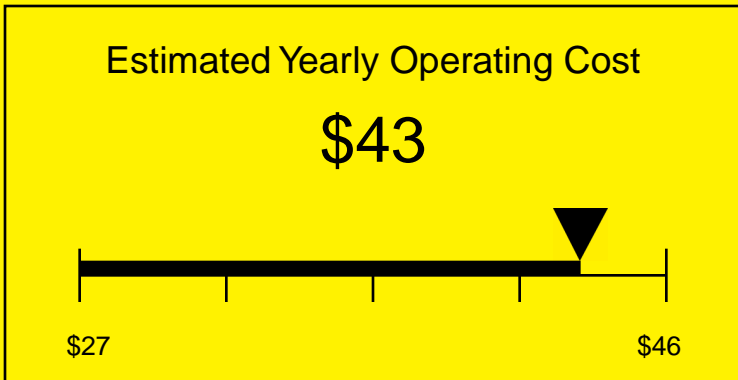

# ENERGYGUIDE

REFRIGERATOR  
Defrost: Automatic

FF521BLSSTBADA  
4.1 Cubic Feet

Compare the energy use of this product with others  
before you buy

Your cost will depend on your utility rates

Based on a 2007 U.S. Government national average cost of 10.65 cents per kWh for electricity. Your actual operating cost will vary depending on your local utility rates and your use of the product.