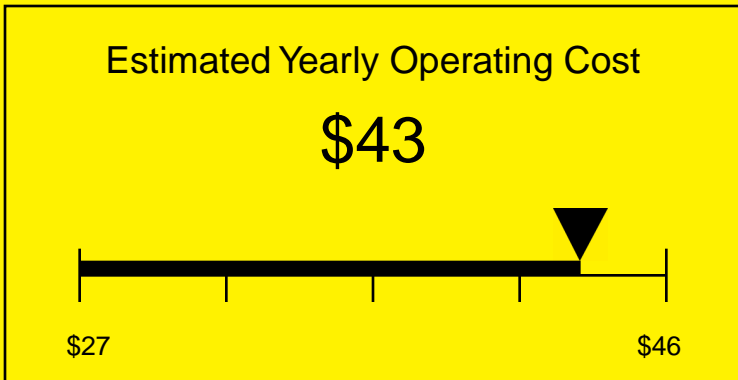

ENERGYGUIDE

REFRIGERATOR
Defrost: Automatic

SCR500BLBIHH
4.1 Cubic Feet

Compare the energy use of this product with others
before you buy

Your cost will depend on your utility rates

Based on a 2007 U.S. Government national average cost of 10.65 cents per kWh for electricity. Your actual operating cost will vary depending on your local utility rates and your use of the product.