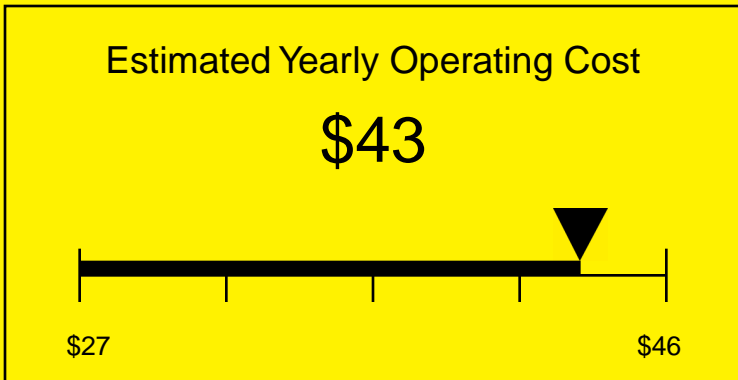

ENERGYGUIDE

REFRIGERATOR
Defrost: Automatic

FF521BLSSHVADA
4.1 Cubic Feet

Compare the energy use of this product with others
before you buy

Your cost will depend on your utility rates

Based on a 2007 U.S. Government national average cost of 10.65 cents per kWh for electricity. Your actual operating cost will vary depending on your local utility rates and your use of the product.