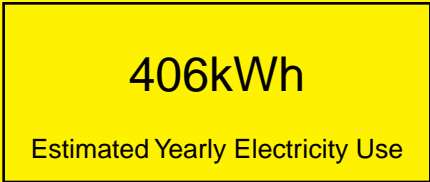

ENERGYGUIDE

REFRIGERATOR
Defrost: Automatic

FF521BLIFADA
4.1 Cubic Feet

Compare the energy use of this product with others
before you buy

Your cost will depend on your utility rates

Based on a 2007 U.S. Government national average cost of 10.65 cents per kWh for electricity. Your actual operating cost will vary depending on your local utility rates and your use of the product.