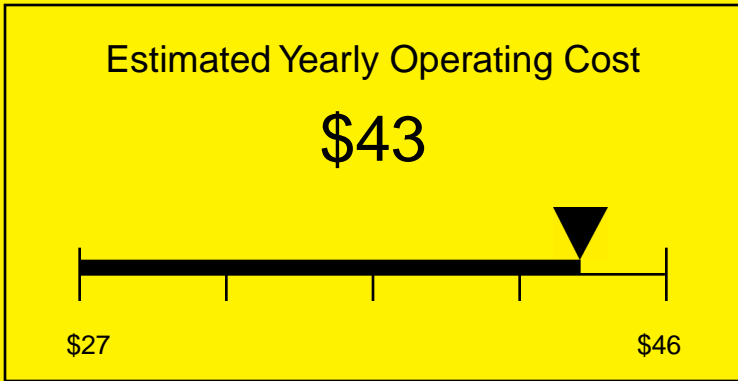

ENERGYGUIDE

REFRIGERATOR
Defrost: Automatic

FF521BLIFADA
4.1 Cubic Feet

Compare the energy use of this product with others
before you buy

Your cost will depend on your utility rates

Based on a 2007 U.S. Government national average cost of 10.65 cents per kWh for electricity. Your actual operating cost will vary depending on your local utility rates and your use of the product.