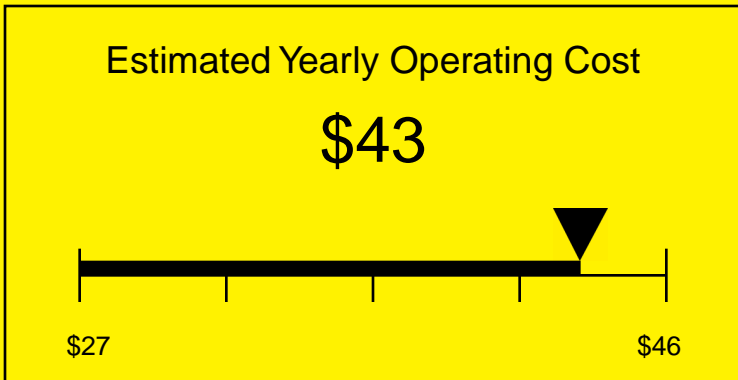

ENERGYGUIDE

REFRIGERATOR
Defrost: Automatic

SCR500BLBIADA
4.1 Cubic Feet

Compare the energy use of this product with others
before you buy

Your cost will depend on your utility rates

Based on a 2007 U.S. Government national average cost of 10.65 cents per kWh for electricity. Your actual operating cost will vary depending on your local utility rates and your use of the product.